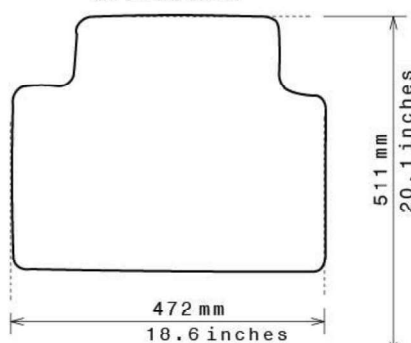

Please check shape/size matches floorpan

**LEFT Hand Drive**

SCALE: 1/10

**Set of 4**

**Remarks**