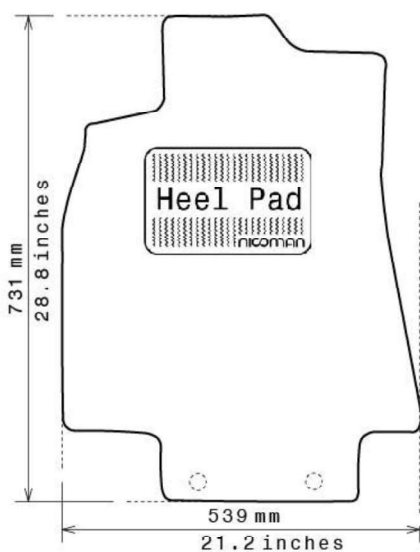

*Spaghetti*® Floor Mats by  
**NICOMAN**

**Best Mats for Your Car, Home & Business!**

Photo for illustration purposes only.

**Fitment Specifications**

<b>Make/Brand</b>	Mercedes-Benz
<b>Model/Type</b>	A-Class
<b>Gen/MK Code</b>	W169
<b>Model Year</b>	2006-2012
<b>Body Type</b>	Hatchback
<b>Non-Slip Type</b>	GECKO
<b>SKU</b>	C 5224

Please check shape/size matches floorpan

**LEFT Hand Drive**

SCALE: 1/10

**Set of 4**

**Remarks**