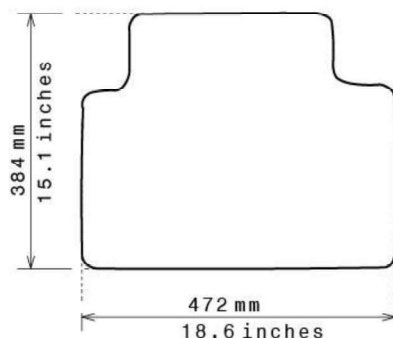

Please check shape/size matches floorpan

**LEFT Hand Drive**

SCALE: 1/10

**Set of 4**

**Remarks**