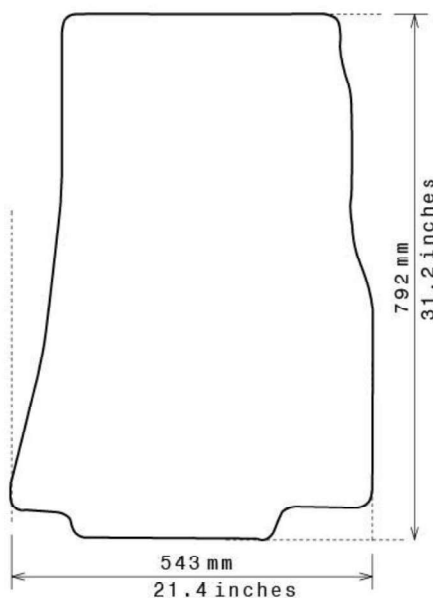

Please check shape/size matches floorpan

**LEFT Hand Drive**

SCALE: 1/10

**Set of 4**

**Remarks**